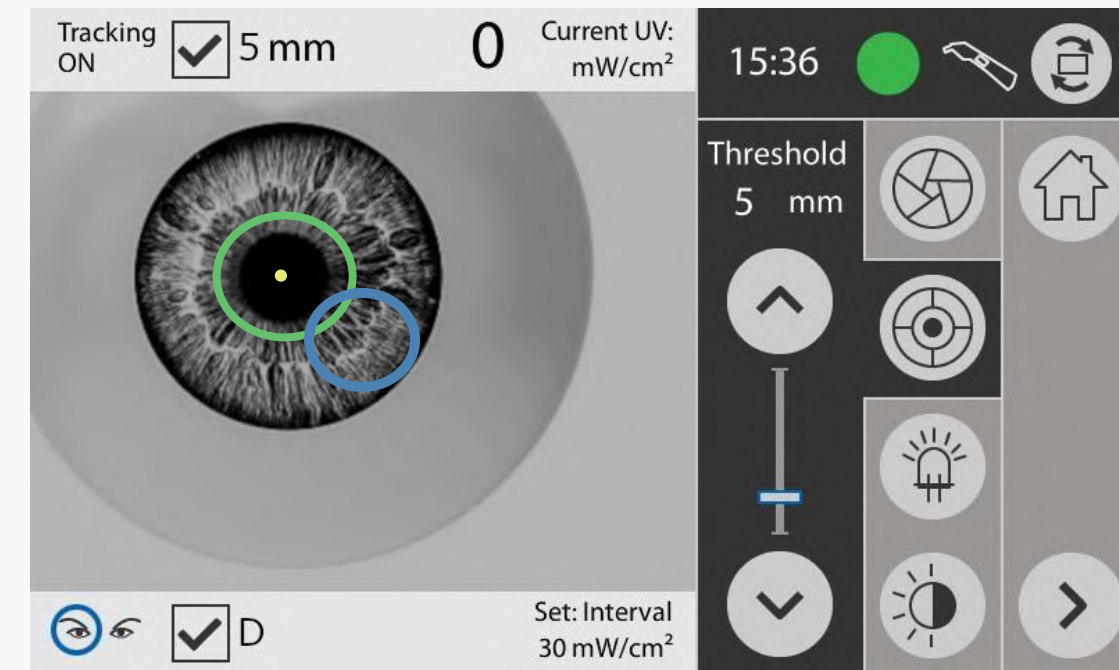

Features of the PXL Platinum 330 Models

PXL Platinum 330

Eye tracker, PDF reports via Bluetooth

PXL Platinum 330 Premium

Eye tracker, PDF reports and Pachymeter via Bluetooth

PXL Platinum 330 Premium + Decentralized Eye Tracker

Eye tracker, PDF reports via Bluetooth, Pachymeter and Decentralized Eye Tracker (DET)

DET is used to treat a specific area of the cornea